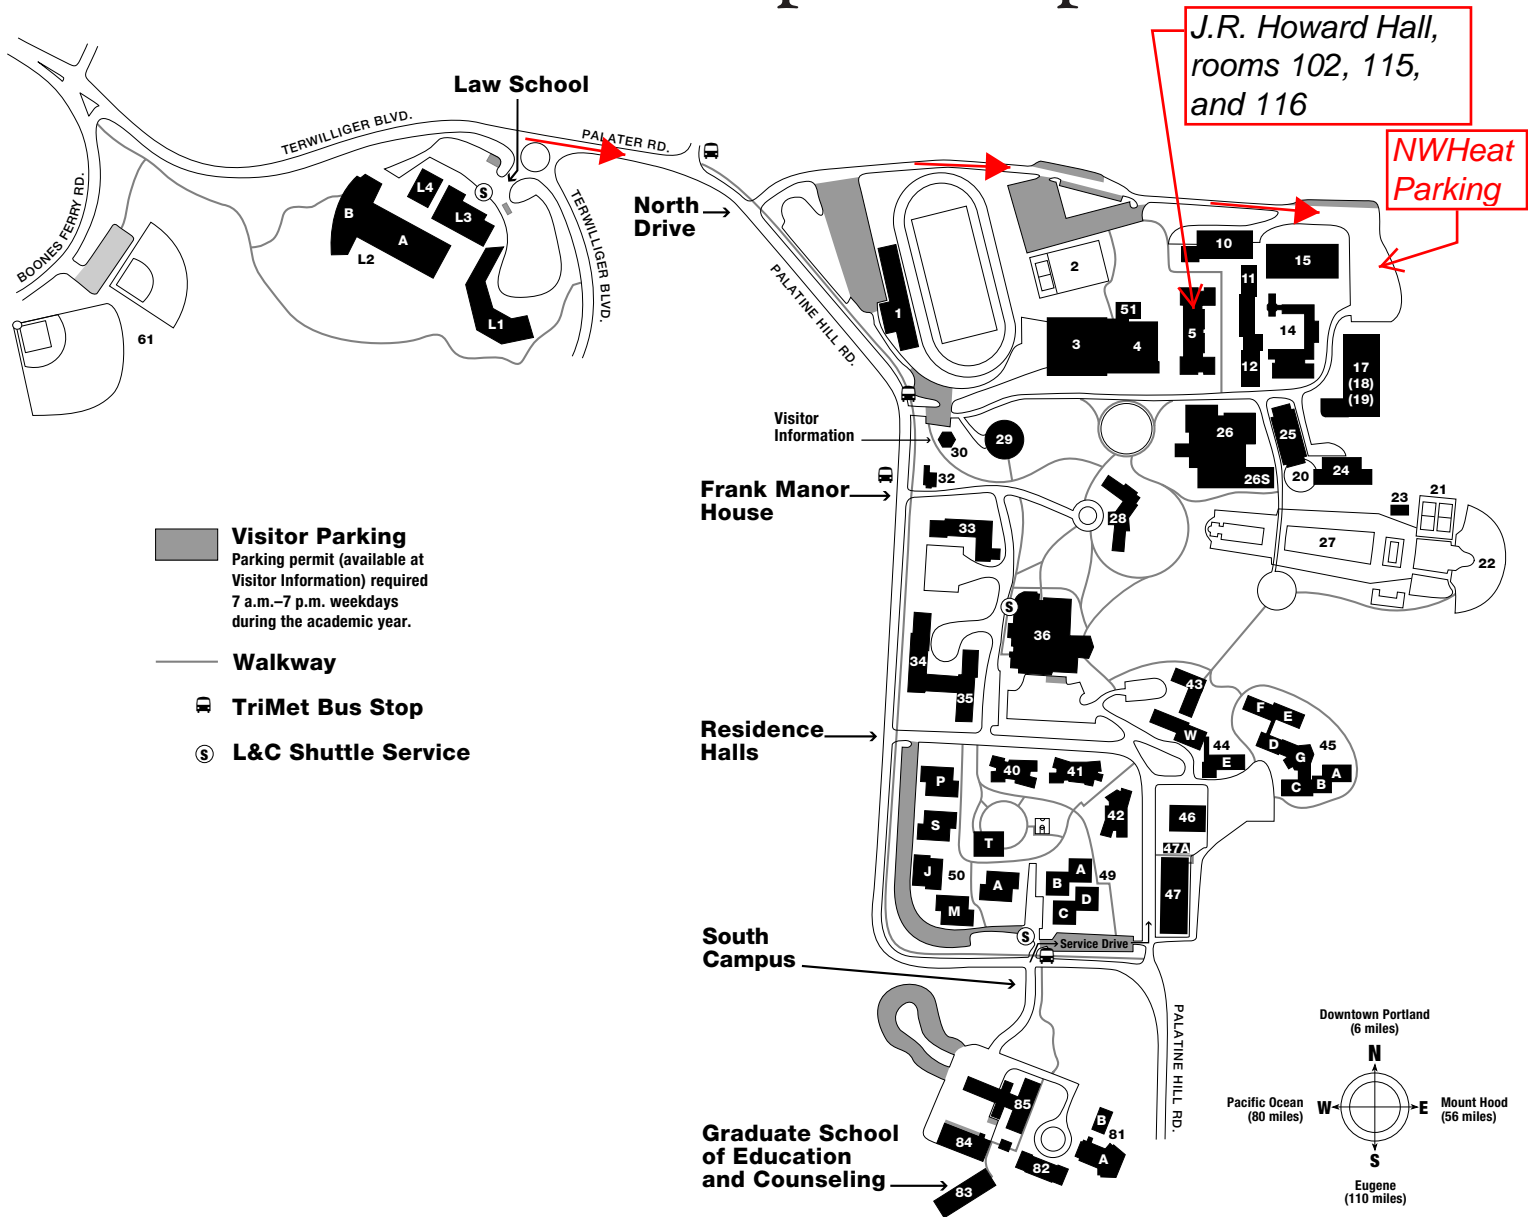

Lewis & Clark Campus Map

Buildings and Features

- 1 Griswold Stadium
- 2 Tennis Courts
- 3 Pamplin Sports Center
- 4 Zehntbauer Swimming Pavilion
- 5 J.R. Howard Hall
- 10 Evans Music Center
- 11 Biology-Psychology
- 12 BoDine
- 14 Albany Quadrangle (includes Smith Hall)
- 15 Fir Acres Theatre
- 17 Olin Center for Physics and Chemistry
- 18 Greenhouse (access through Olin)
- 19 Telescope (access through Olin)
- 20 Alumni Circle
- 21 Tennis Court
- 22 Rose Garden
- 23 Outdoor Pool and Dressing Pavilion
- 24 Fields Center for the Visual Arts
- 25 Miller Center for the Humanities
- 26 Watzek Library
- 26S Hoffman Gallery of Contemporary Art

- 27 Estate Gardens
- 28 Frank Manor House
- 29 Flanagan Chapel
- 30 Campus Safety
- 32 Odell Alumni Gatehouse
- 36 Templeton Campus Center
- 46 McAfee
- 47 Facilities Services
- 47A Facilities Services Administration
- 51 Heating and Cooling Plant
- 61 Huston Sports Complex
- 81A South Chapel
- 81B South Chapel Annex
- 82 Corbett House
- 83 Rogers Hall
- 84 Sequoia
- 85 Conference Center

Parking

Parking permits are required during the fall and spring semesters, Monday through Friday from 7 a.m. to 7 p.m. Parking is free after 7 p.m. weekdays, as well as on weekends. During the summer (mid-May through August), permits are required only for parking in law school and South Campus staff spaces. Reserved parking for disabled visitors is distributed throughout campus lots. Visitor Information can provide help finding a space.

Lewis & Clark can also be reached via TriMet, bus line 39. For schedule information, visit www.trimet.org or call 503-238-7433.

Lewis & Clark
0615 S.W. Palatine Hill Road
Portland, Oregon 97219-7899

Routes to Campus